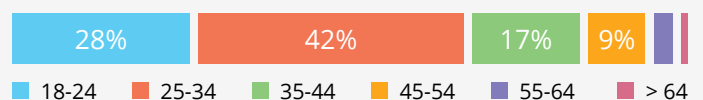

OUR CROWD - >1.5 MILLION CLICKWORKERS

STATUS

COUNTRY

GENDER

AGE

+49 201 95 97 18 - 0

www.clickworker.com

info@clickworker.com