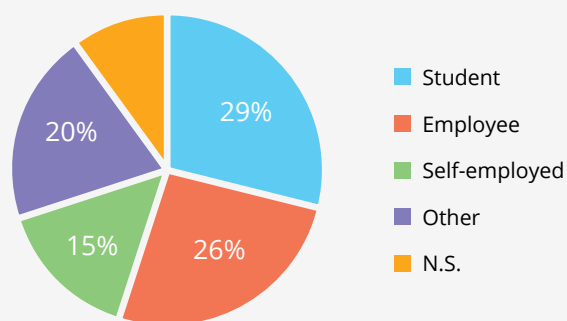

SERVICE CLICKWORKER

Within our managed service area we develop individual solutions for you and break large projects down into micro jobs. Those jobs are processed directly on our online platform and simultaneously completed by many qualified and tested Clickworkers. All results are quality controlled, reassembled and delivered to you as requested.

This field-tested process offers reliable and high-quality results with high efficiency and outstanding scalability, and at lower prices than with conventional approaches. For smaller and standardized tasks in the areas of text production and surveys, we additionally offer a self-service solution via our online marketplace.

Solutions	Self Service	Managed Service
Texts	✓	✓
Surveys	✓	✓
Web Research	✗	✓
Categorization & Tagging	Limited	✓
Product Data Management	✗	✓
Mobile Crowdsourcing	✗	✓
AI - Training Data	✗	✓
Individual Order Creation		
Clickworker Segmentation	Limited	✓
Project-specific Quality Assurance	✗	✓
Support	E-mail, possibly telephone	Dedicated account manager
Data Types (Import / Export)	Data files	Data files, Web forms
Connections	API without tec. support	API + PIM with tec. support
Payment Options	Prepay	Prepay, Invoice

OUR CROWD - >1.5 MILLION CLICKWORKERS

STATUS