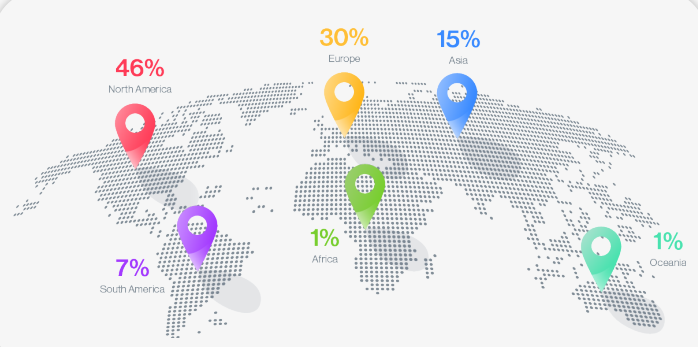

OUR CROWD - >2.2 MILLION CLICKWORKERS

STATUS

COUNTRY

GENDER

AGE