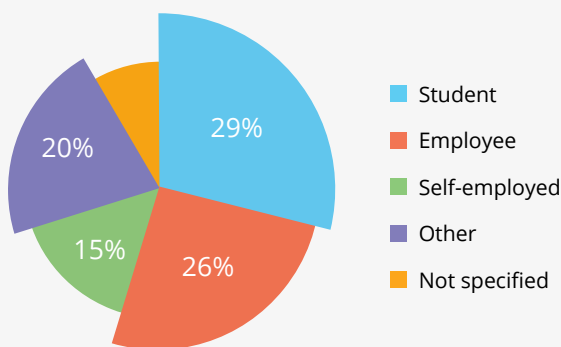

SERVICE CLICKWORKER

Within our managed service area we develop individual solutions for you and break large projects down into micro jobs. Those jobs are processed directly on our online platform and simultaneously completed by many qualified and tested Clickworkers. All results are quality controlled, reassembled and delivered to you as requested.

This field-tested process offers reliable and high-quality results with high efficiency and outstanding scalability, and at lower prices than with conventional approaches. For smaller and standardized tasks in the areas of text production and surveys, we additionally offer a self-service solution via our online marketplace.

Solutions	Self Service	Managed Service
Texts	✓	✓
Surveys	✓	✓
Web Research	✗	✓
Categorization & Tagging	Limited	✓
Product Data Management	✗	✓
Mobile Crowdsourcing	✗	✓
AI Training Data	✗	✓
Individual Order Creation		
Clickworker Segmentation	Limited	✓
Project-specific Quality Assurance	✗	✓
Support	E-mail, possibly telephone	Dedicated account manager
Data Types (Import/Export)	Data files	Data files, Web forms
Connections	API without tec. support	API + PIM with tec. support
Payment Options	Prepay	Prepay, Invoice

OUR CROWD - >2.2 MILLION CLICKWORKERS

STATUS